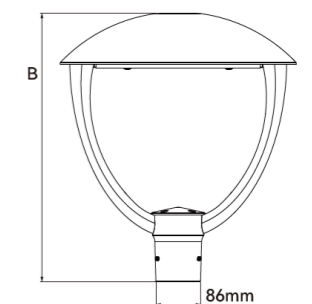

KEY INFORMATION

Product Code	Power	Lumen	CCT	IK Rating	Dimming	Driver
ATLS40W827T2	40W	4,400 lm	2700 K	IK08	DALI Dimmable	In Built
ATLS60W827T2	60W	6,700 lm				

DIMENSIONS & WEIGHTS

Product Code	A x B (mm)	Weight (kg)
ATLS40W827T2	Ø460x523	8.0
ATLS60W827T2	Ø460x523	8.0