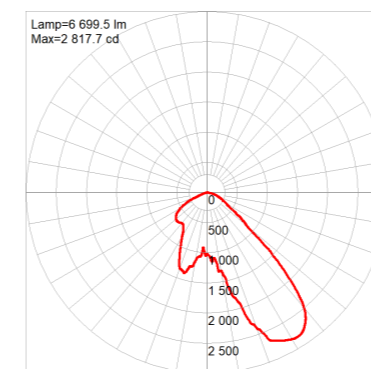

PHOTOMETRIC DIAGRAM

ELECTRICAL

Input Voltage	220-240Vac, 50/60Hz
Power Factor	> 0.90
Electrical Classification	Class I
Surge Protection	10kV